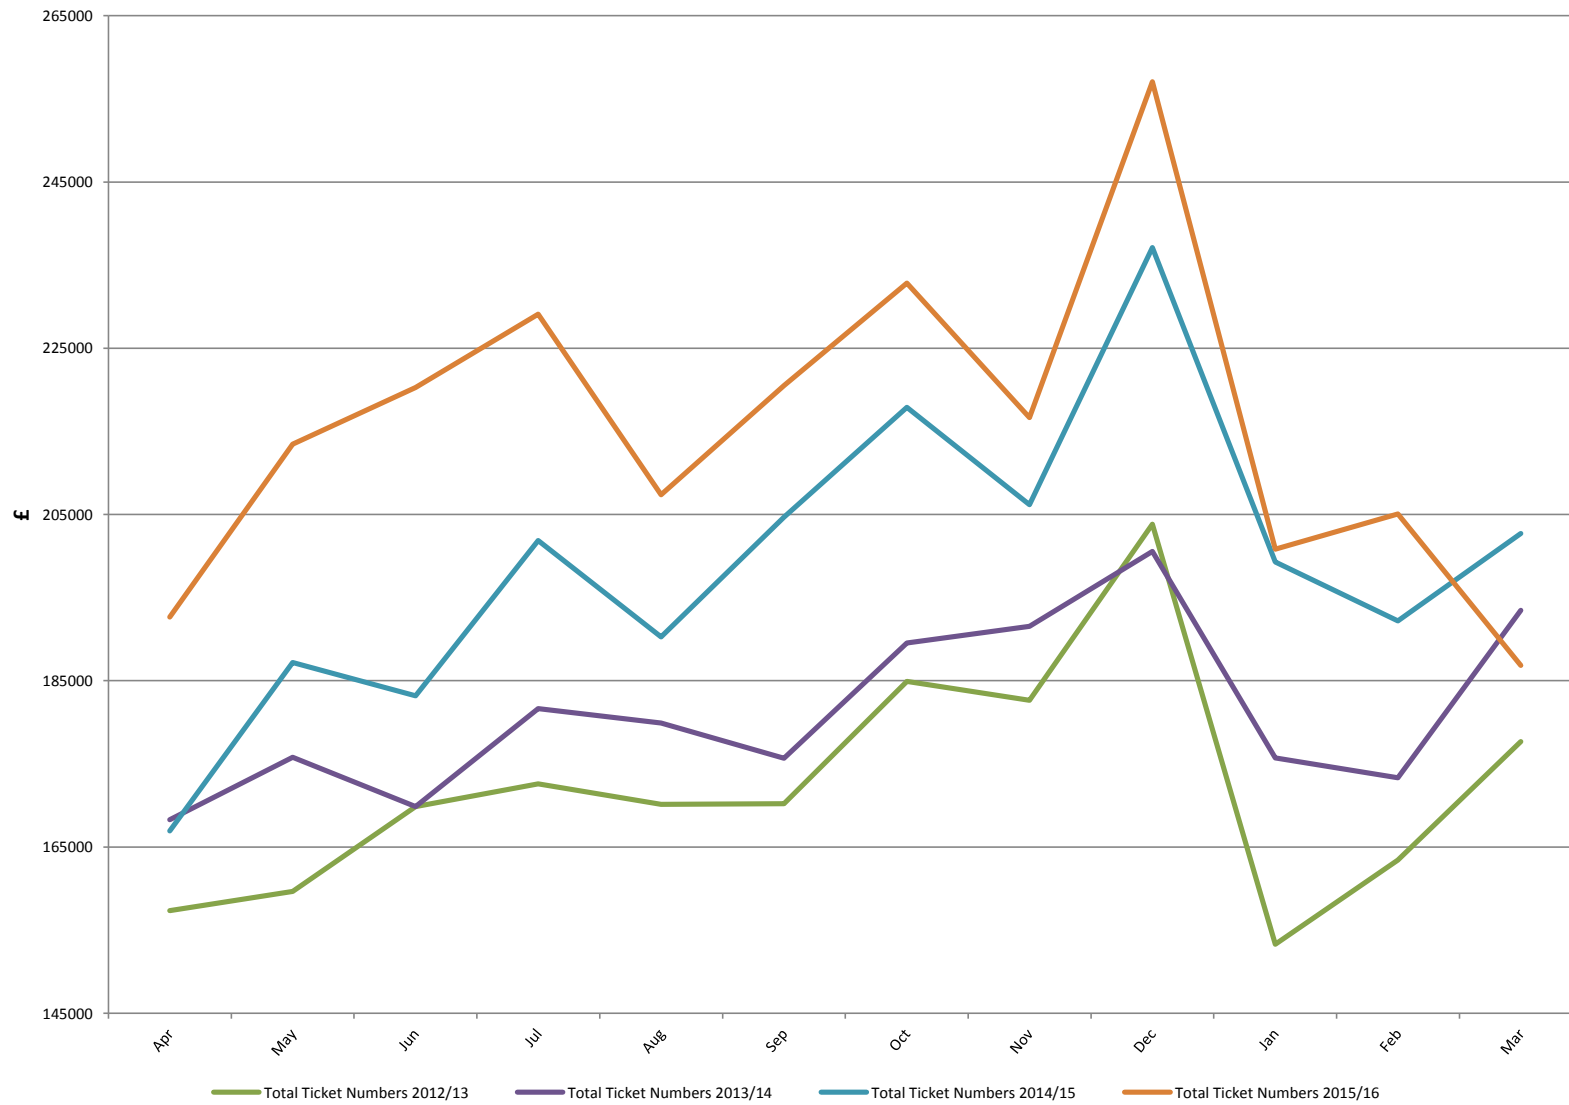

### Total Summary Daily Ticket Numbers 2012/13 - 2015/16

The volume of tickets issued for the year was 193k higher than in 2014/15.